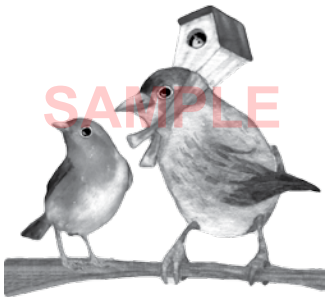

Dreaming Way

LENORMAND

Written by Lynn Araujo